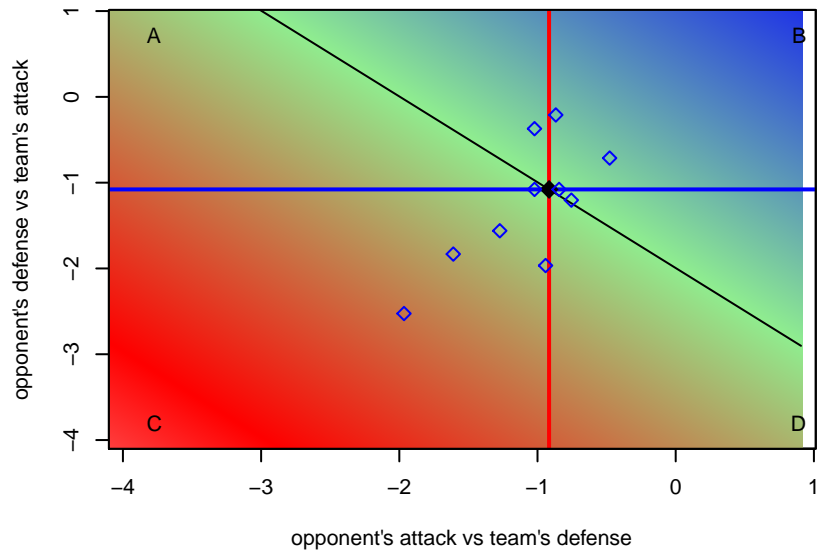

Venues played:
 2015 Win RCL G04 Div 3
 2015 WYS Presidents Cup G04 Division 3

Seattle United Nova G04
 Dots are actual minus expected GF (blue circles) and GA (red triangles).
 Blue line is smoothed change in attack strength. Red is smoothed change in defense strength.

**attack and defense variance (black dot)
relative to other teams
and top 10 in region**

**attack and defense rating
relative to others at age
and all opponents in last 13 months**

**attack and defense rating
relative to others at age
and all opponents in last 13 months**

Performance relative to 13 month average

Performance relative to 13 month average

Distribution of opponents
 Red = Lose zone, Blue = Win zone, Green = Even
 Black line separates win/lose zones

lot. A=Neither has attack advantage, B=Opponent has both attack and defense advantage, C=Opponent has both attack and defense disadvantage, D=Both have